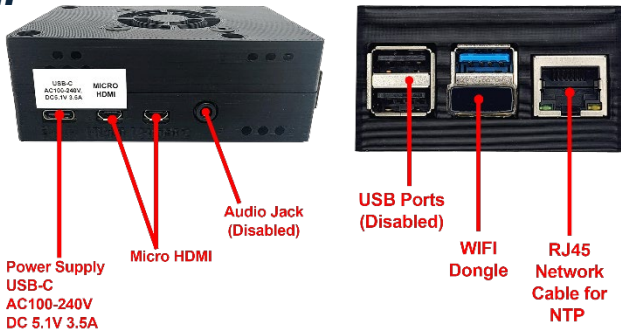

Product Catalog

Part Number: TTC-D32-WIFI-001

Included Parts

1	32" Commercial 24x7 LCD Monitor x2
2	Time Zone Single Board Computer Display Unit (DU)
3	Touchscreen Remote Unit (RU)
4	Power Supply USB-C AC100-240V DC 5.1V 3.5A x2
5	HDMI Cable x2
6	DB Cable x2
7	20 FT Extension Cable
8	Wall Mount x2

2.