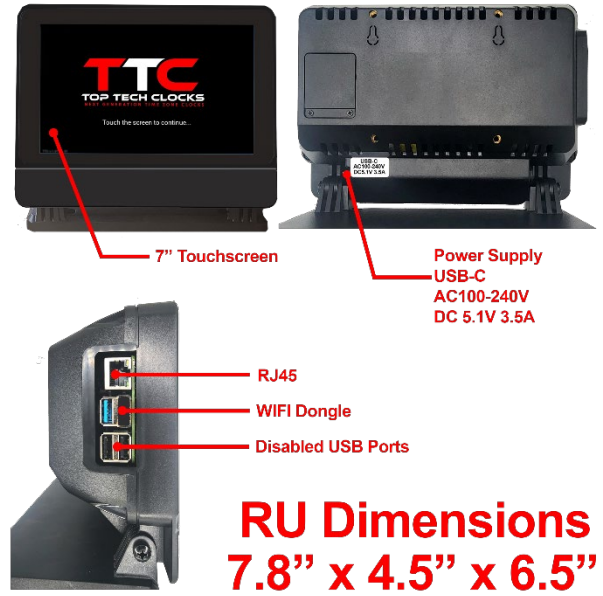

Product Catalog

Part Number: TTC-D32-WIFI-001

Included Parts

1	32" Commercial 24x7 LCD Monitor x2
2	Time Zone Single Board Computer Display Unit (DU)
3	Touchscreen Remote Unit (RU)
4	Power Supply USB-C AC100-240V DC 5.1V 3.5A x2
5	HDMI Cable x2
6	DB Cable x2
7	20 FT Extension Cable
8	Wall Mount x2

2.

DU Dimensions
3.5" x 1.25" x 2.25"

3.

RU Dimensions
7.8" x 4.5" x 6.5"

4.

5.

6.

7.