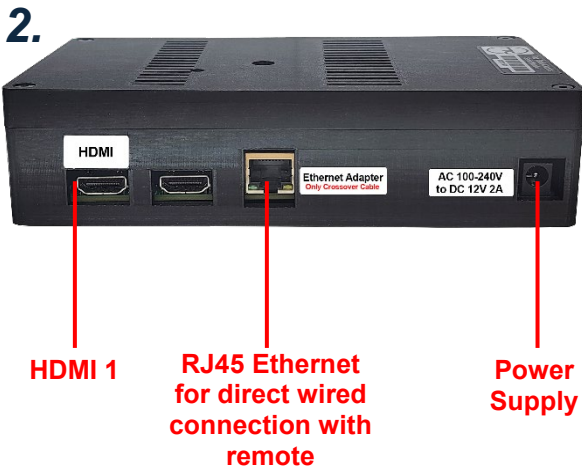

Product Catalog

Part Number: TTC-D32-SCIF-001

Included Parts

1	32" Commercial 24x7 LCD Monitor
2	Time Zone Single Board Computer Display Unit (DU)
3	Touchscreen Remote Unit (RU)
4	Power Supply 12V 2A AC100-240V Plug 5.5mm x 2.1mm
5	HDMI Cable
6	25 FT Network Cable
7	20 FT Extension Cable
8	Wall Mount