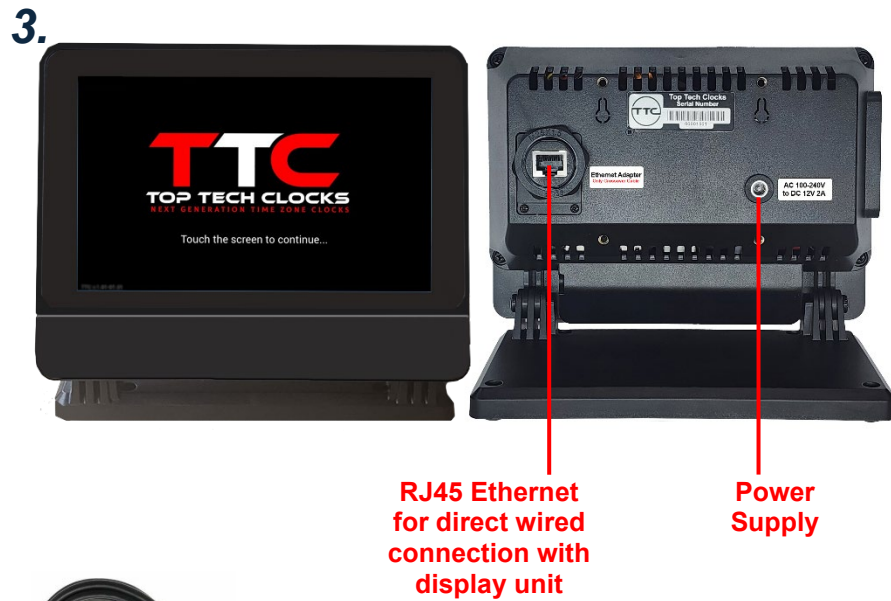

Product Catalog

Part Number: TTC-D32-SCIF-001

Included Parts

1	32" Commercial 24x7 LCD Monitor
2	Time Zone Single Board Computer Display Unit (DU)
3	Touchscreen Remote Unit (RU)
4	Power Supply 12V 2A AC100-240V Plug 5.5mm x 2.1mm
5	HDMI Cable
6	25 FT Network Cable
7	20 FT Extension Cable
8	Wall Mount